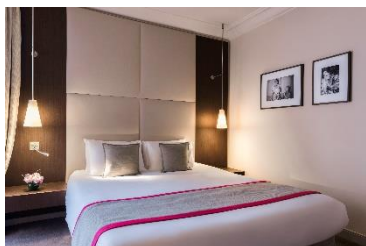

Corporate Rates Inwood Hotels 2017

Book your hotel on the official website with the special code: AUP2017

Hotel Le Derby Alma

8, avenue Rapp

75 007 Paris

T. +33 (0)1 44 18 77 77

E. lederbyalma@inwood-hotels.com

Classic Room: 193€BB / Executive Room: 233€BB