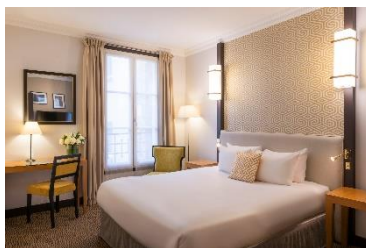

Hotel Le Marquis

15, rue Duplex

75 015 Paris

T. +33 (0)1 43 06 31 50

E. lemarquis@inwood-hotels.com

Classic Room: 189€BB / Executive Room: 229€BB